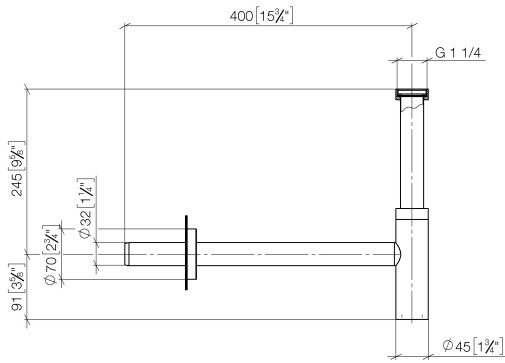

10 060 970

mm [inches]

10 060 970

Parts for other finishes can be found here: [Chrome](#)

Spare parts list

| No.  | Item Number        | Name    | Quantity used | Delivery time |
|--|--------------------|---------|---------------|---------------|
| 1  | 09 14 20 060 90    | seal    | 1             | 2             |
| 2  | 09 28 23 007-09    | pipe    | 1             | 40            |
| 3  | 09 23 30 022-09    | nut     | 2             | 60            |
| 4  | 09 14 03 015 90    | seal    | 1             | 2             |
| 5  | 09 28 23 019-09    | pipe    | 1             | -             |
| Spare part can no longer be ordered, please order the replacement item |                    |         |               |               |
| 6  | 09 14 10 149 90    | seal    | 1             | 2             |
| 7  | 04 11 01 045 00-09 | casing  | 1             | 60            |
| 8  | 09 14 10 148 90    | seal    | 2             | 2             |
| 9  | 09 21 02 004-09    | lid     | 1             | 60            |
| 10   | 09 14 10 112 90    | seal    | 2             | 2             |
| 11   | 09 28 23 018-09    | pipe    | 1             | 60            |
| 12   | 09 27 20 060-09    | rosette | 1             | 60            |