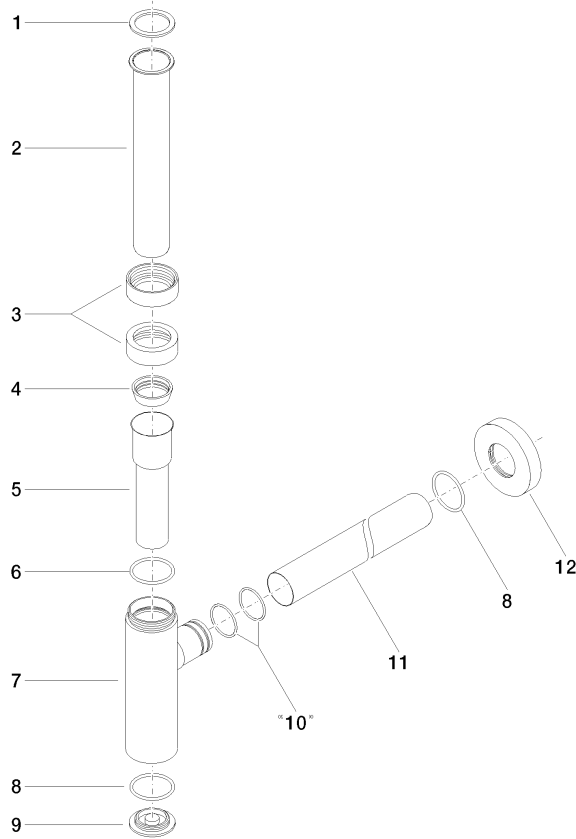

10 060 970

mm [inches]

10 060 970

Parts for other finishes can be found here: [Chrome](#)

Spare parts list

| No.  | Item Number        | Name    | Quantity used | Delivery time |
|--|--------------------|---------|---------------|---------------|
| 1  | 09 14 20 060 90    | seal    | 1             | 2             |
| 2  | 09 28 23 007-09    | pipe    | 1             | 40            |
| 3  | 09 23 30 022-09    | nut     | 2             | 60            |
| 4  | 09 14 03 015 90    | seal    | 1             | 2             |
| 5  | 09 28 23 019-09    | pipe    | 1             | -             |
| Spare part can no longer be ordered, please order the replacement item |                    |         |               |               |
| 6  | 09 14 10 149 90    | seal    | 1             | 2             |
| 7  | 04 11 01 045 00-09 | casing  | 1             | 60            |
| 8  | 09 14 10 148 90    | seal    | 2             | 2             |
| 9  | 09 21 02 004-09    | lid     | 1             | 60            |
| 10   | 09 14 10 112 90    | seal    | 2             | 2             |
| 11   | 09 28 23 018-09    | pipe    | 1             | 60            |
| 12   | 09 27 20 060-09    | rosette | 1             | 60            |